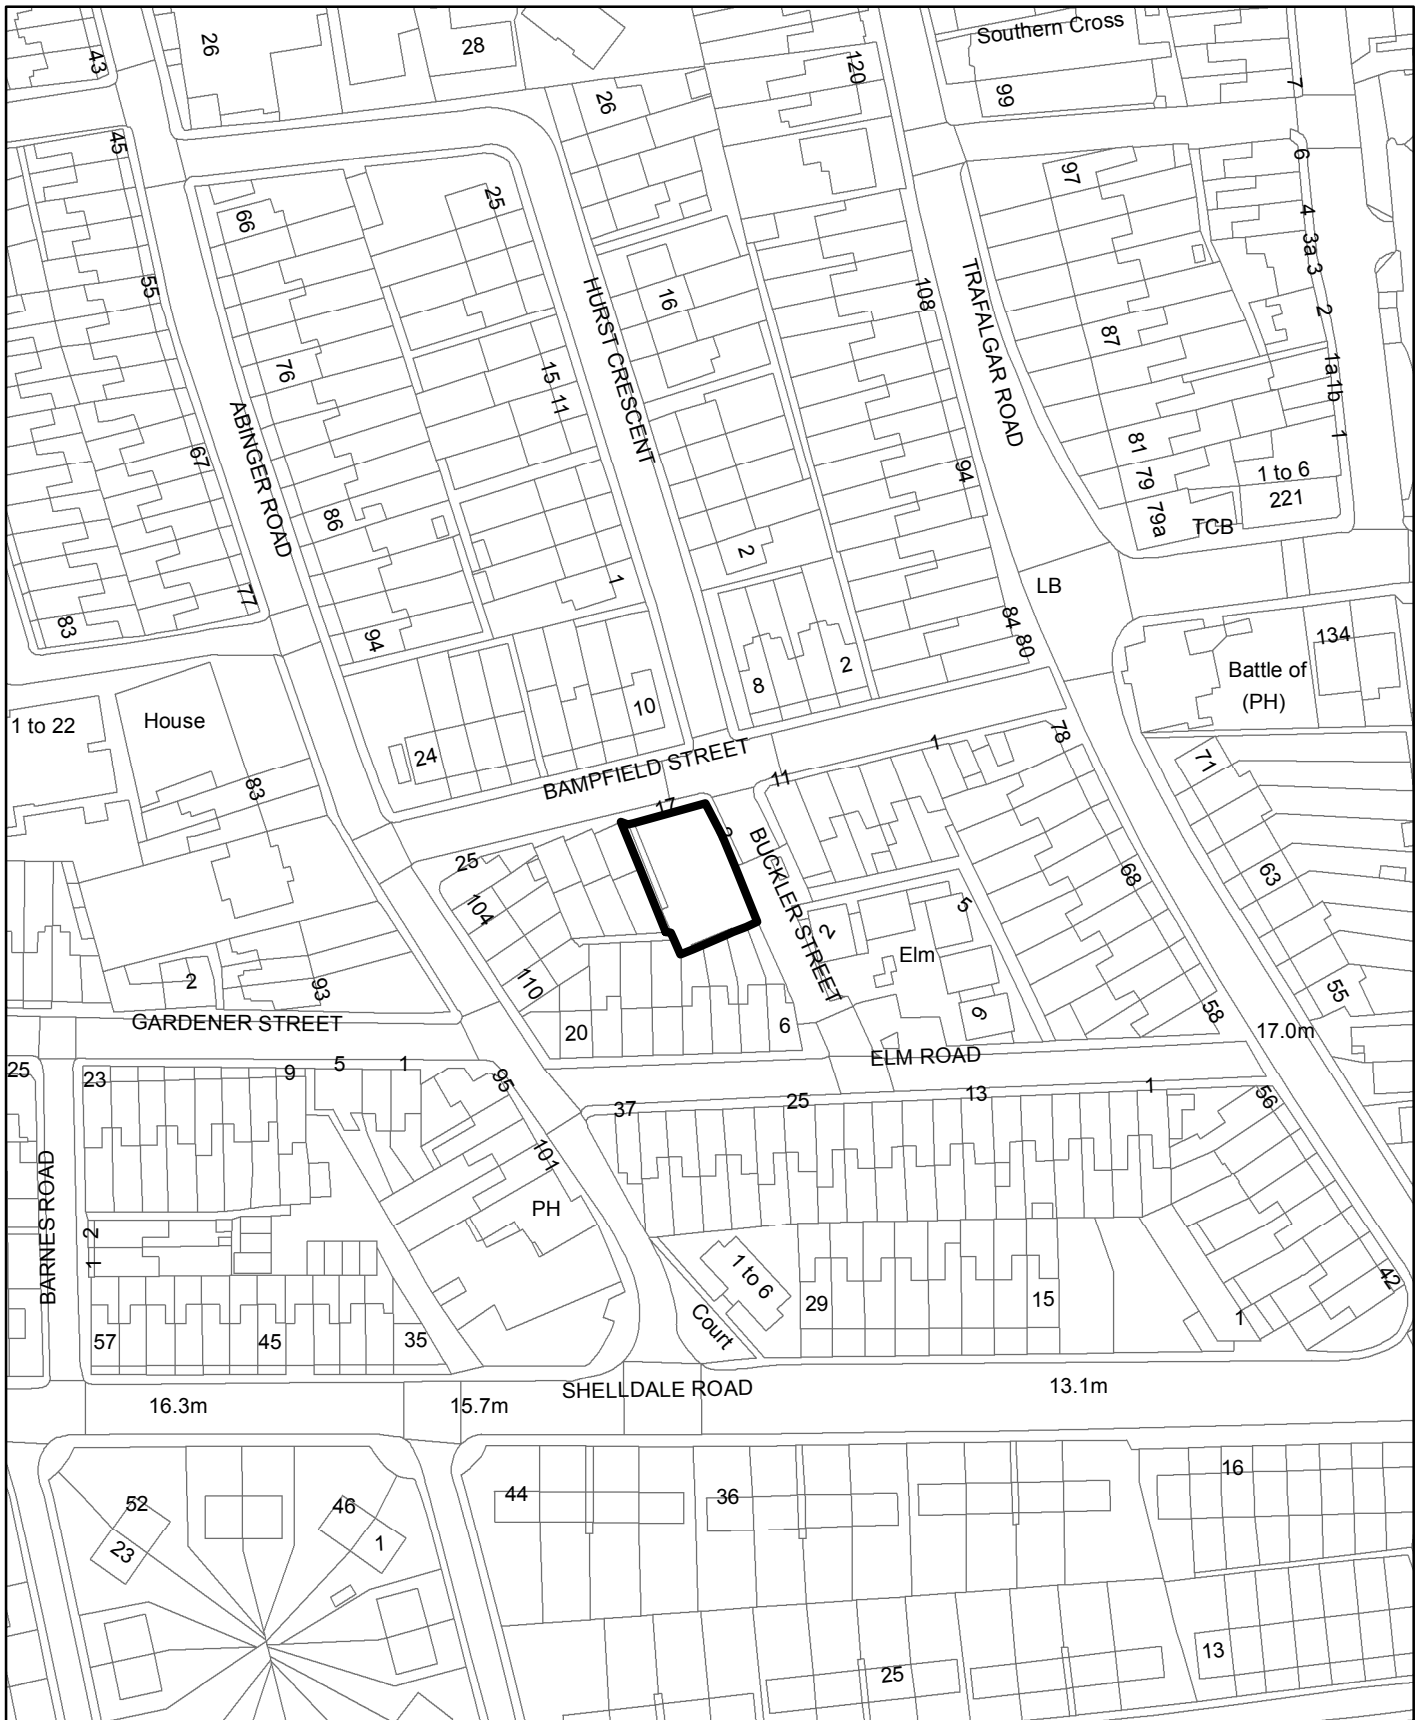

# BH2017/03599 17 Bampfied Street, Portslade

**Brighton & Hove  
City Council**

**Scale: 1:1,250**